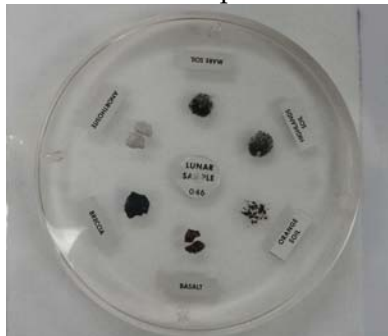

*****PRESS RELEASE*****

FOR IMMEDIATE RELEASE

28 October 2013, Banning, California

The Science Experience Presents Moon Matter

The Science Experience is presenting lunar material brought back from the moon in the early 1970s to various schools in the Inland Empire. Bill Souder, our Director of Engineering, is a certified lunar materials handler having completed a certification course at the NASA/JPL center in Pasadena.

Over 3,000 students and their teachers have had the opportunity to see these invaluable artifacts. Mr. Souder, an amateur astronomer for over 50 years, uses samples of similar Earth materials to explain the origins of the various samples and how similar materials from Earth compare to the lunar materials.